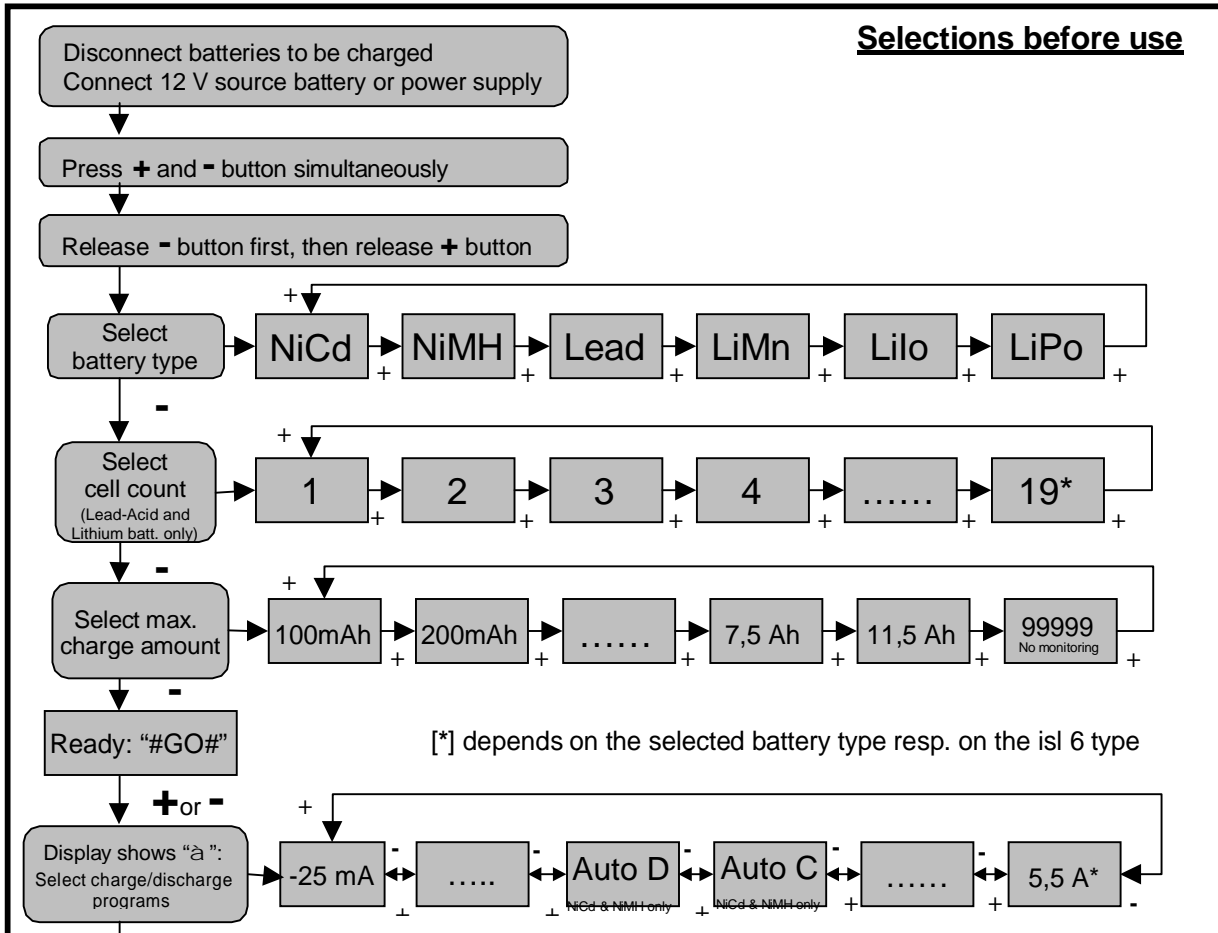

# isl 6 – battery 1 output

operating instructions (shortform) for softwareversion 8

i6-short-GB issue 14 OCT 2003

# isl 6 – battery 2 output

operating instructions (shortform) for software version 8

i6-short-GB issue 14 OCT 2003