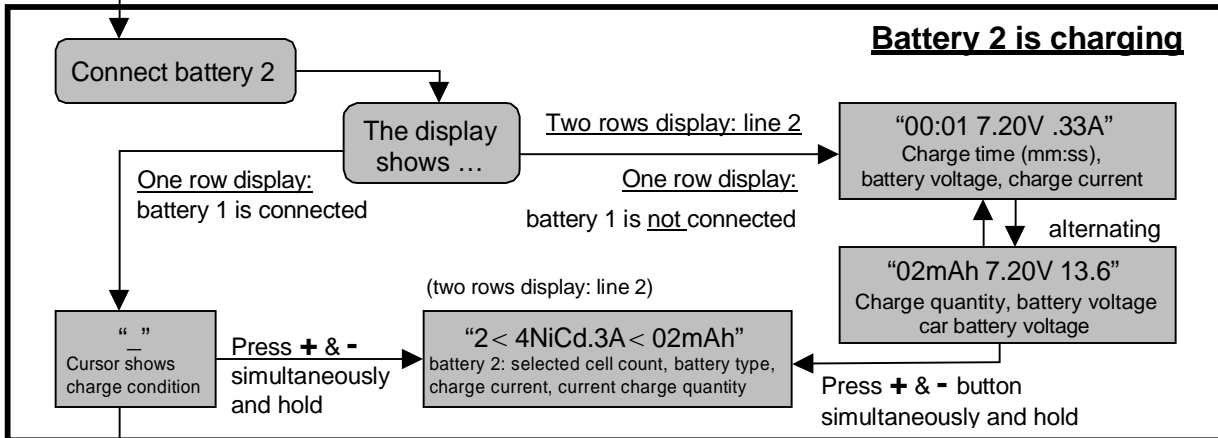

# isl 6 – battery 1 output

operating instructions (shortform) for softwareversion 8

i6-short-GB issue 14 OCT 2003

# isl 6 – battery 2 output

operating instructions (shortform) for software version 8

i6-short-GB issue 14 OCT 2003