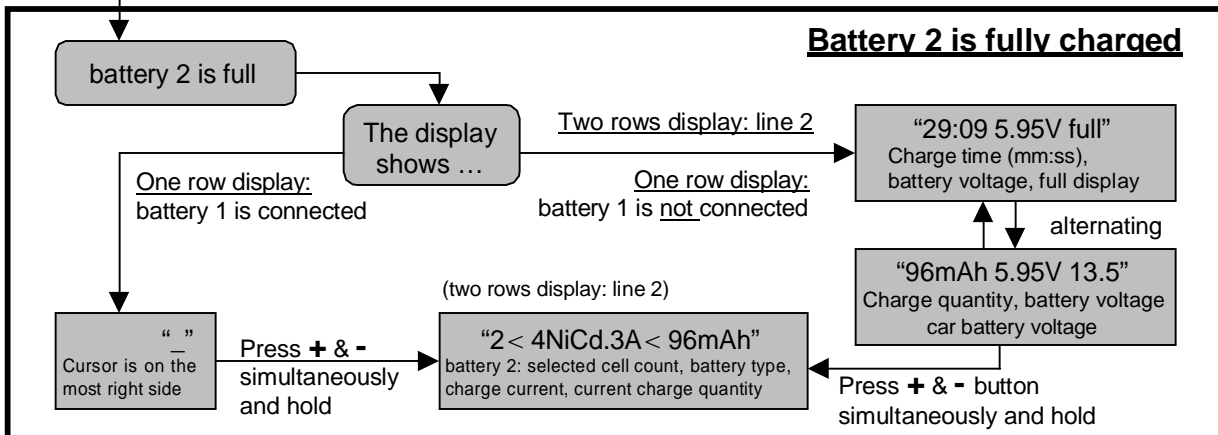

# isl 6 – battery 1 output

operating instructions (shortform) for softwareversion 8

i6-short-GB issue 14 OCT 2003

# isl 6 – battery 2 output

operating instructions (shortform) for software version 8

i6-short-GB issue 14 OCT 2003