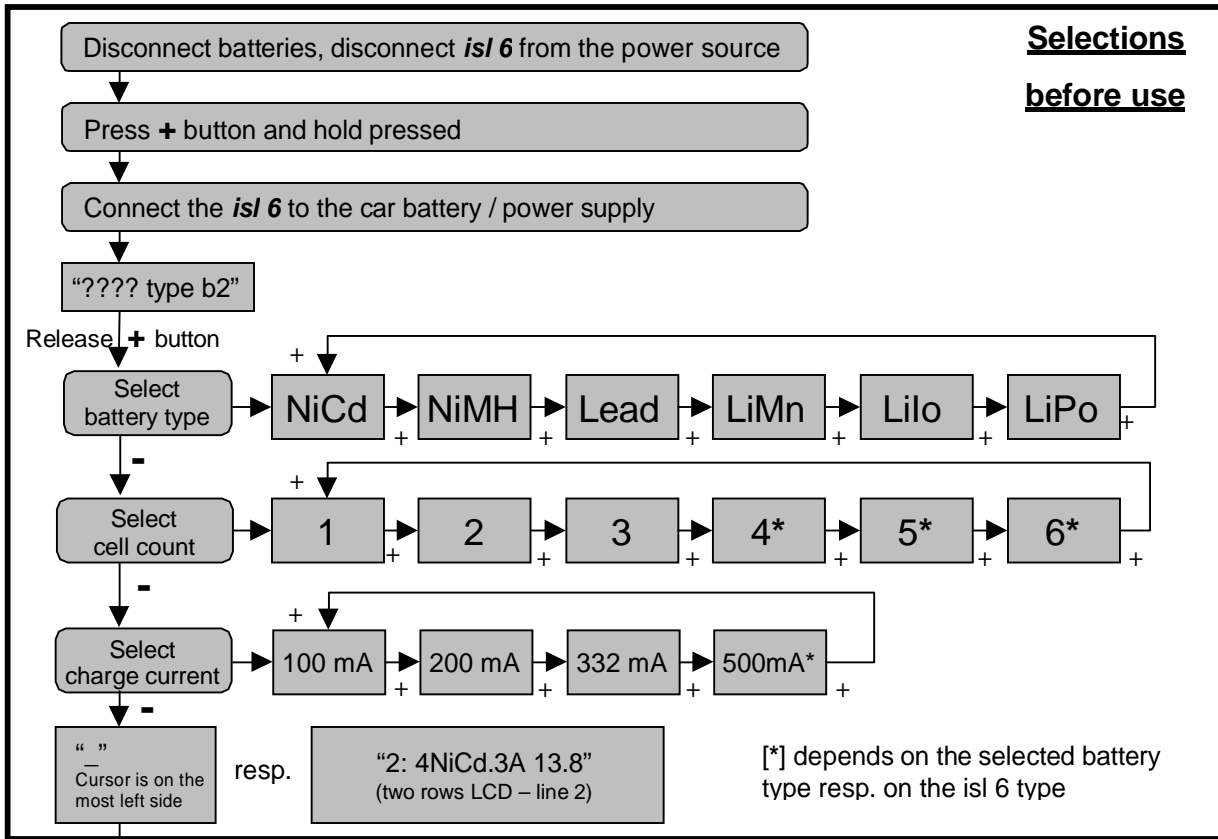

# isl 6 – battery 1 output

operating instructions (shortform) for softwareversion 8

i6-short-GB issue 14 OCT 2003

# isl 6 – battery 2 output

operating instructions (shortform) for software version 8

i6-short-GB issue 14 OCT 2003