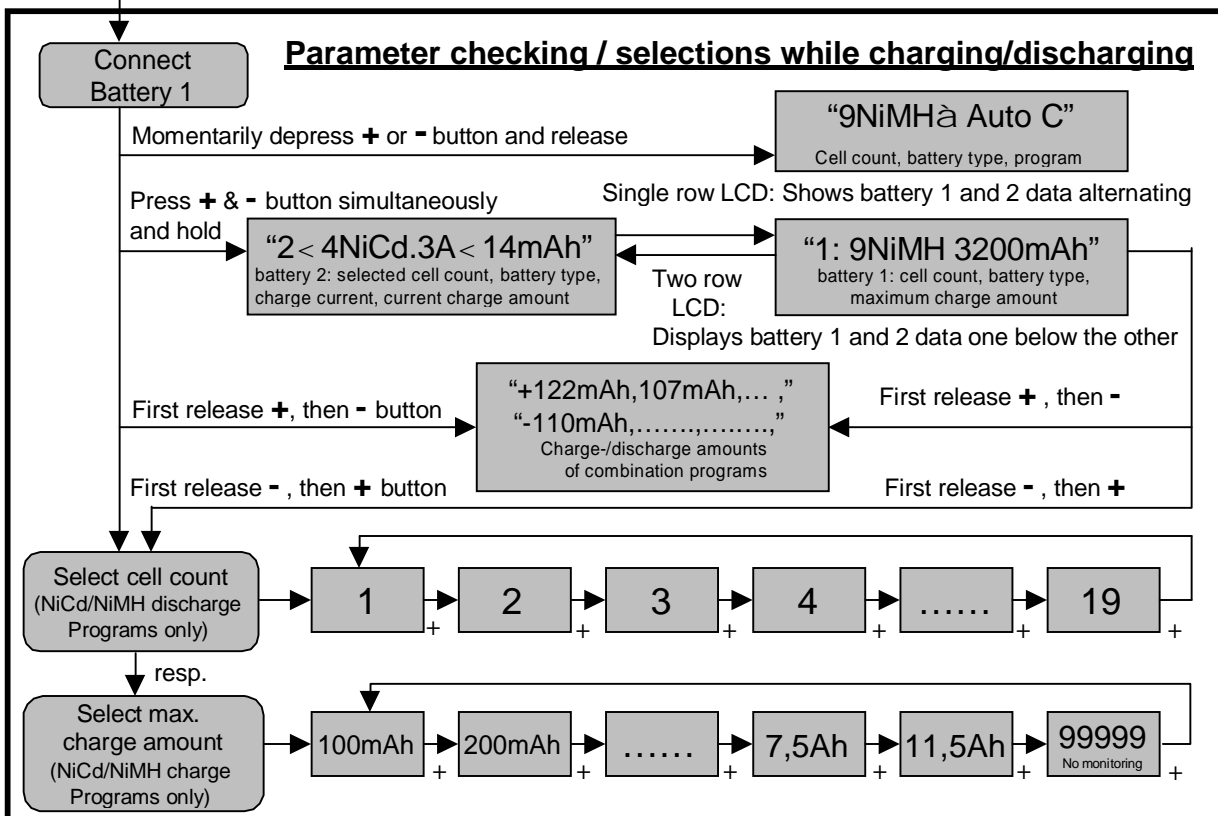

# isl 6 – battery 1 output

operating instructions (shortform) for softwareversion 8

i6-short-GB issue 14 OCT 2003

# isl 6 – battery 2 output

operating instructions (shortform) for software version 8

i6-short-GB issue 14 OCT 2003