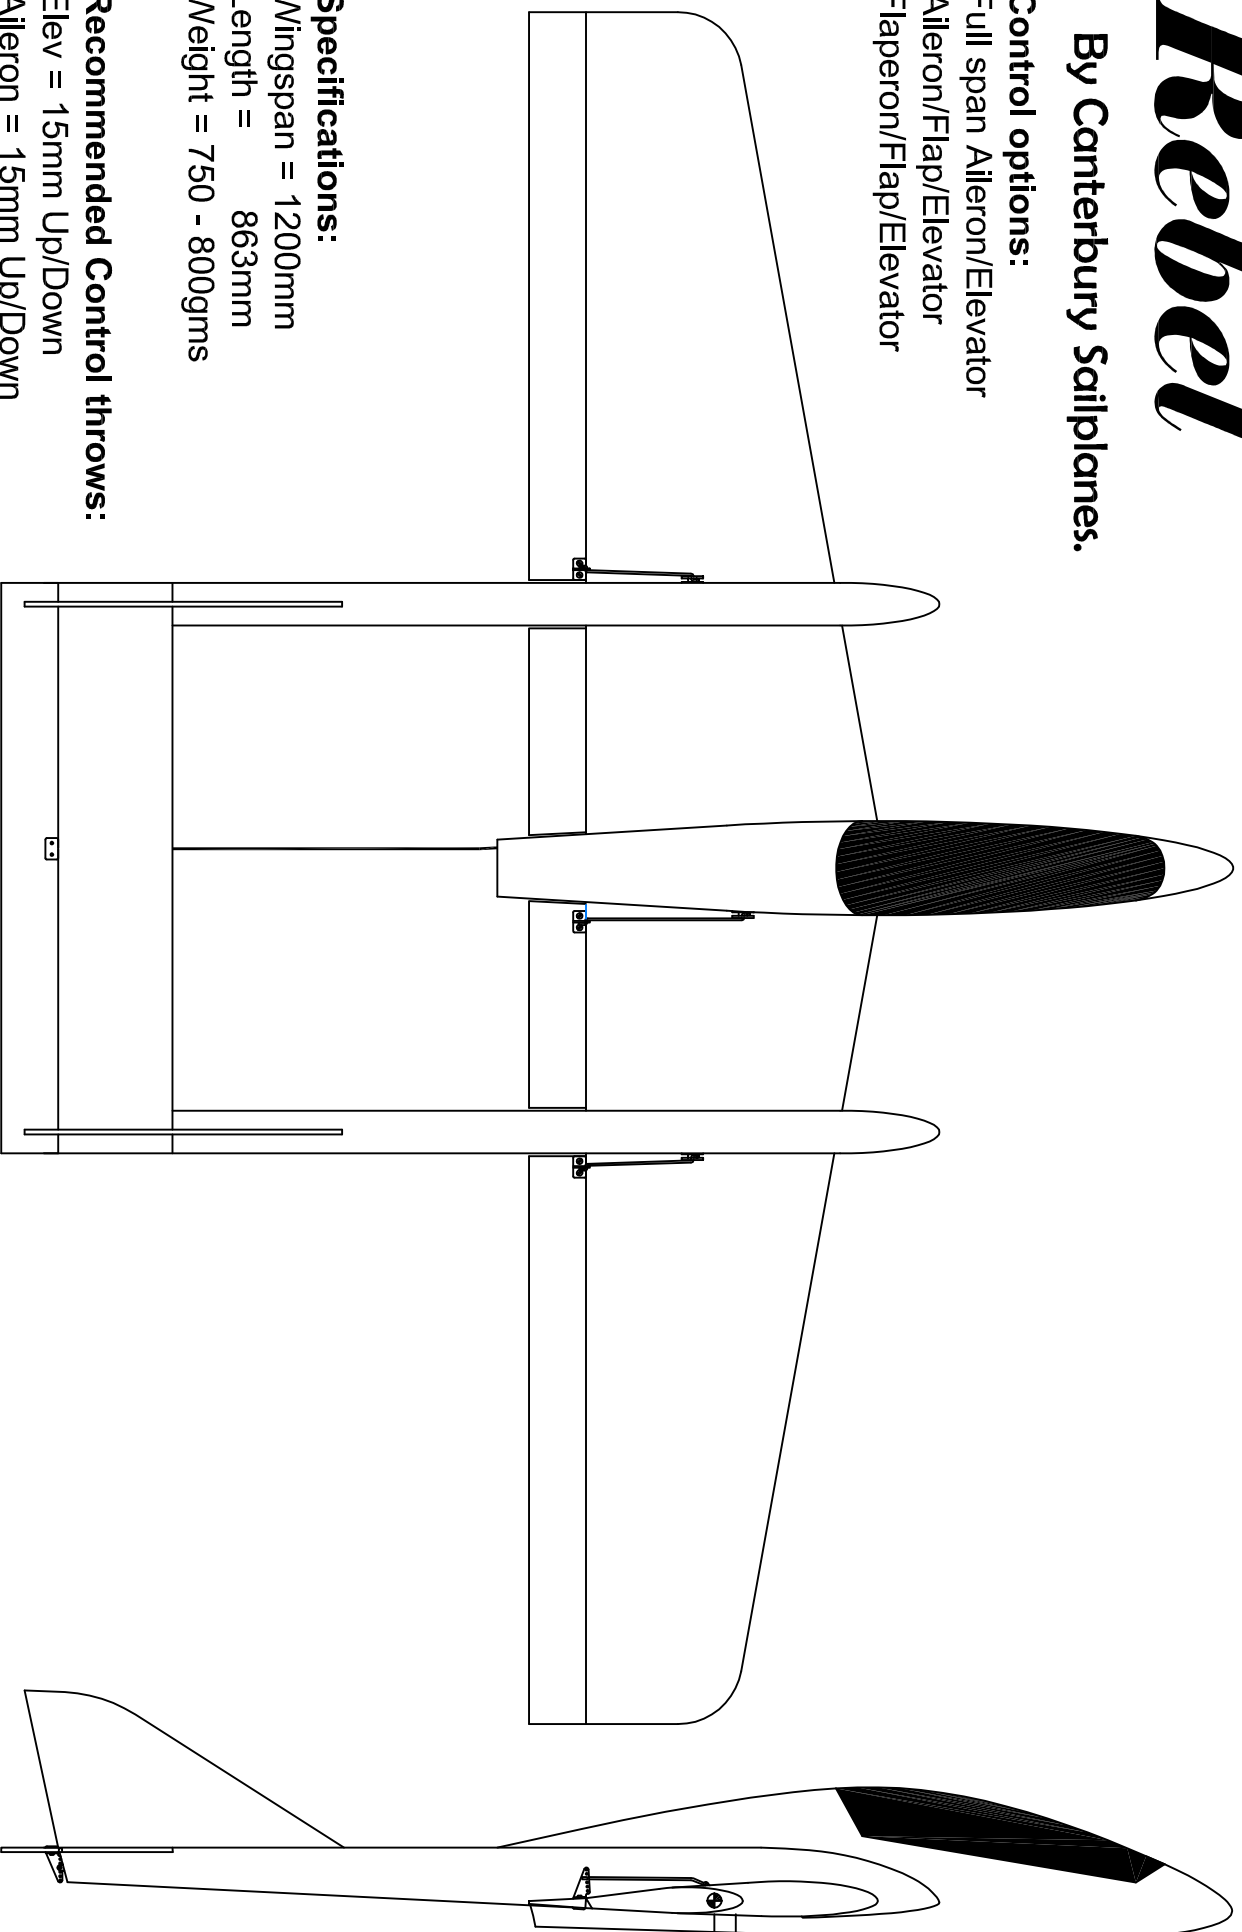

Rebel

FLYCS.Com.NZ

By Canterbury Sailplanes.

Control options:

- Full span Aileron/Elevator
- Aileron/Flap/Elevator
- Flaperon/Flap/Elevator

Specifications:

- Wingspan = 1200mm
- Length = 863mm
- Weight = 750 - 800gms

Recommended Control throws:

- Elev = 15mm Up/Down
- Aileron = 15mm Up/Down
- Flap = 3mm Up, 20mm Down

Balance the Rebel 15mm behind the spar - either side of the fuselage.

Use this sheet to plan the colour scheme