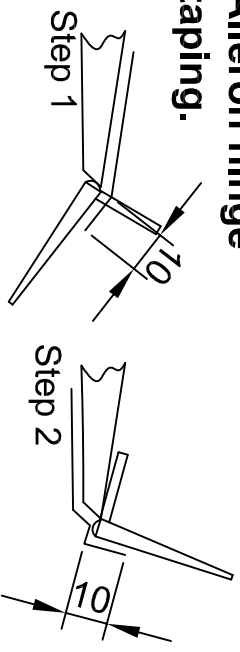

Canterbury Sailplanes

Falcon

FlyCS.Com.NZ

Falcon Specifications:

- Wingspan - 600mm
- Length - 595mm
- Finished weight - 200 to 250gms

Catapult launch/ Slope soarer

Tow Hook Block Assembly

Aileron hinge taping.

Taping Sequence

Apply strips of strapping tape in the order shown.
Overlap each strip by 3 - 5mm.

Control throws:

Aileron = 5 to 8mm up/down
Elevator = 3 to 5mm up/down