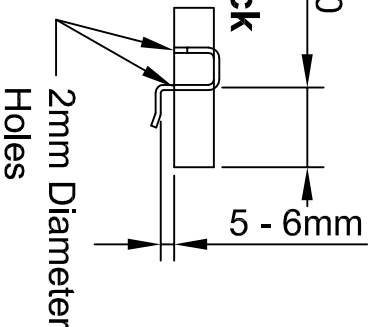

Canterbury Sailplanes

Falcon

FlyCS.Com.NZ

Falcon Specifications:

- Wingspan - 600mm
- Length - 595mm
- Finished weight - 200 to 250gms

Catapult launch/ Slope soarer

Tow Hook Block Assembly

Aileron hinge taping.

Taping Sequence

Apply strips of strapping tape in the order shown.
Overlap each strip by 3 - 5mm.

Control throws:

Aileron = 5 to 8mm up/down
Elevator = 3 to 5mm up/down