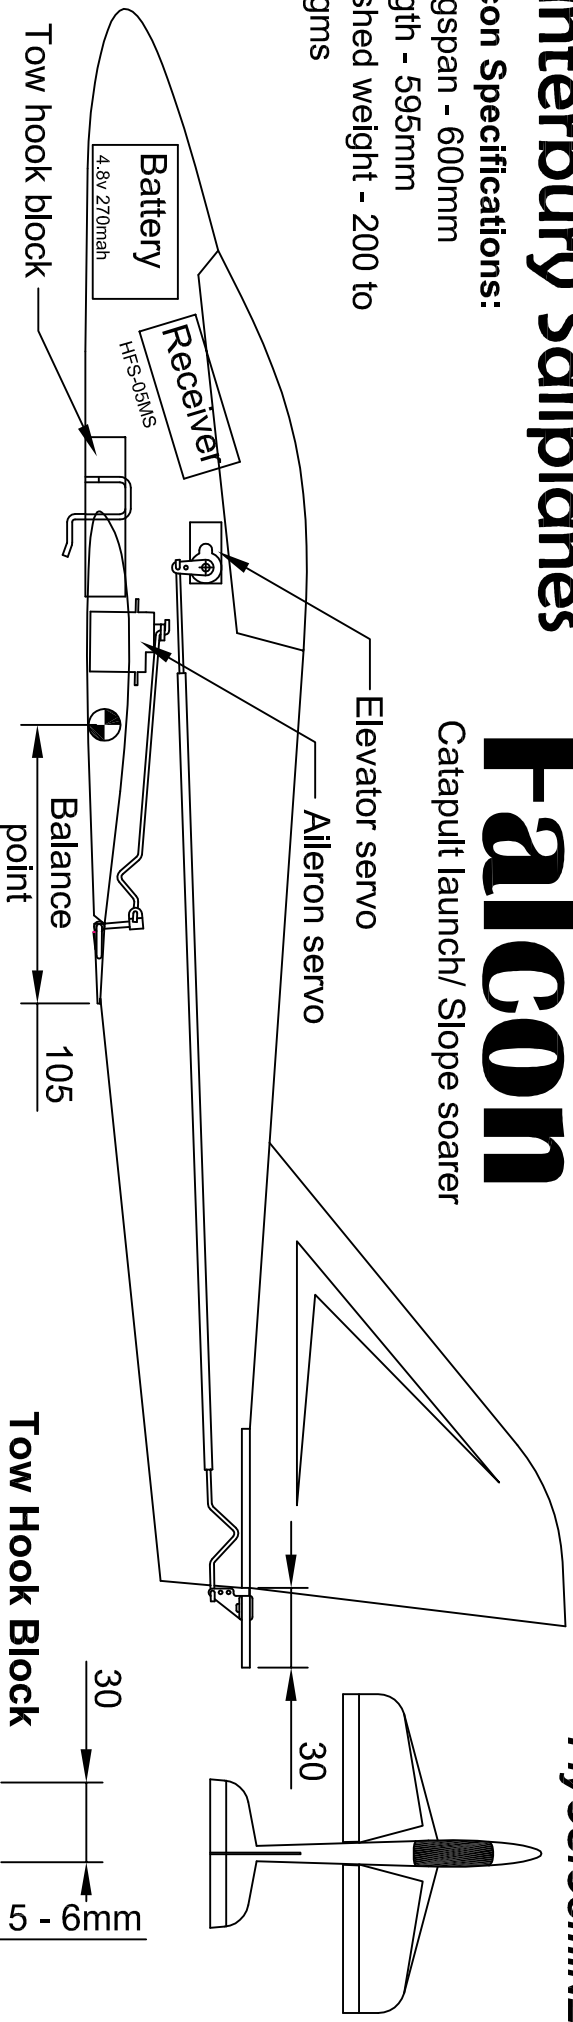

Canterbury Sailplanes

Falcon

FlyCS.Com.NZ

Falcon Specifications:

- Wingspan - 600mm
- Length - 595mm
- Finished weight - 200 to 250gms

Catapult launch/ Slope soarer

Tow Hook Block Assembly

Aileron hinge taping.

Taping Sequence

Apply strips of strapping tape in the order shown.
Overlap each strip by 3 - 5mm.

Control throws:

Aileron = 5 to 8mm up/down
Elevator = 3 to 5mm up/down