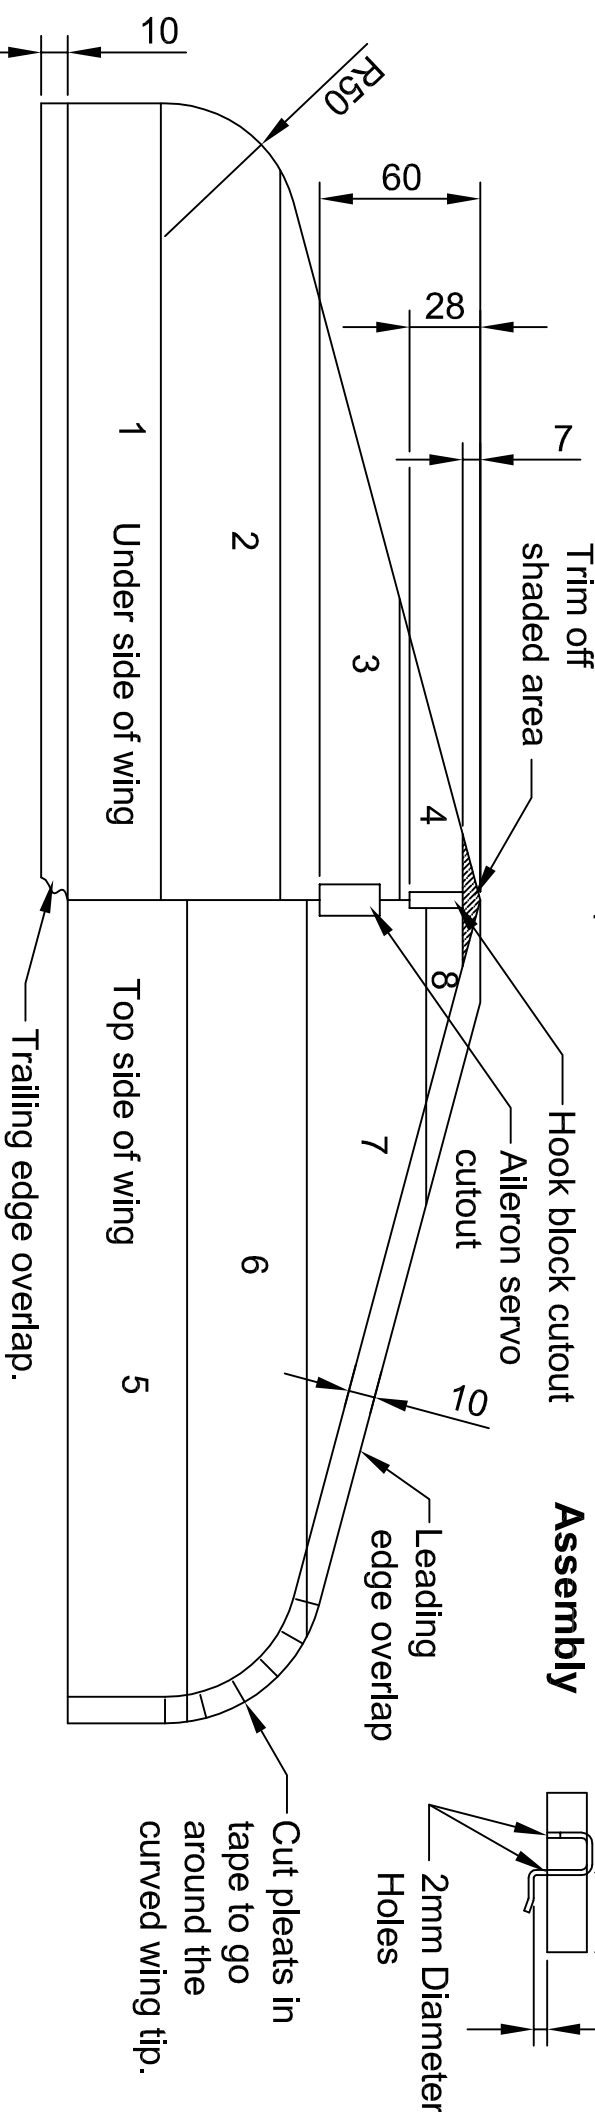

Canterbury Sailplanes

Falcon

FlyCS.Com.NZ

Falcon Specifications:

- Wingspan - 600mm
- Length - 595mm
- Finished weight - 200 to 250gms

Catapult launch/ Slope soarer

Tow Hook Block Assembly

Aileron hinge taping.

Taping Sequence

Apply strips of strapping tape in the order shown.
Overlap each strip by 3 - 5mm.

Control throws:

Aileron = 5 to 8mm up/down
Elevator = 3 to 5mm up/down